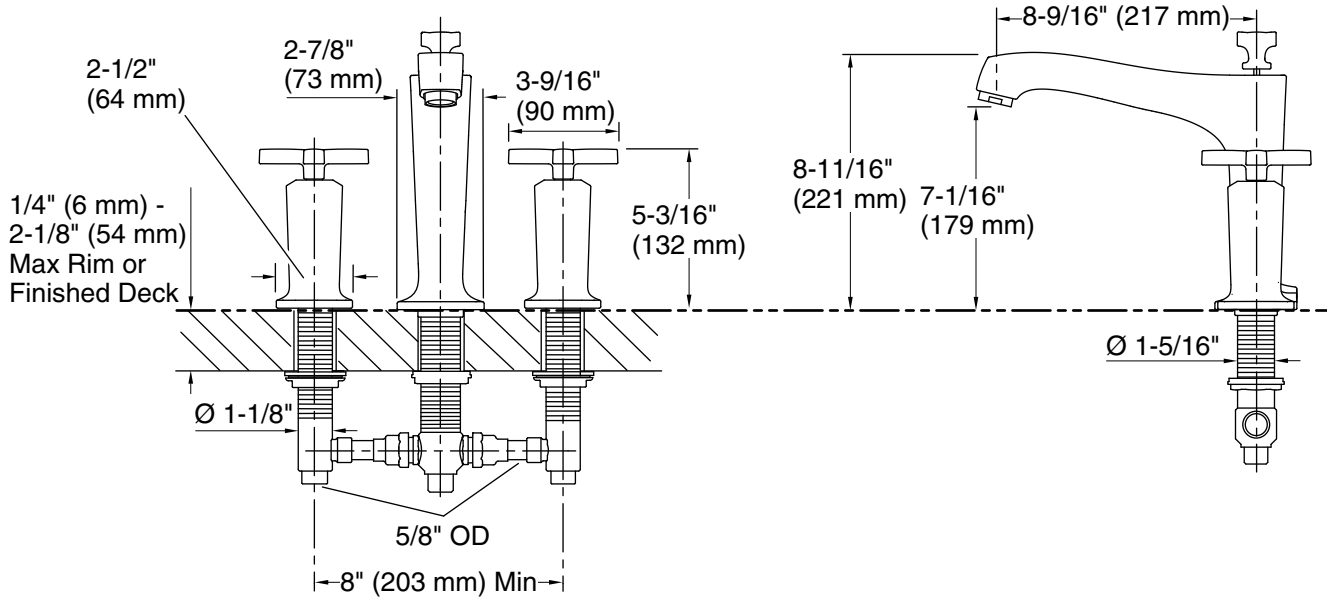

Rim or Finished Deck
Mount Installation

Technical Information

All product dimensions are nominal.

Notes

Install this product according to the installation guide.

ADA compliant when installed to the specific requirements of these regulations.